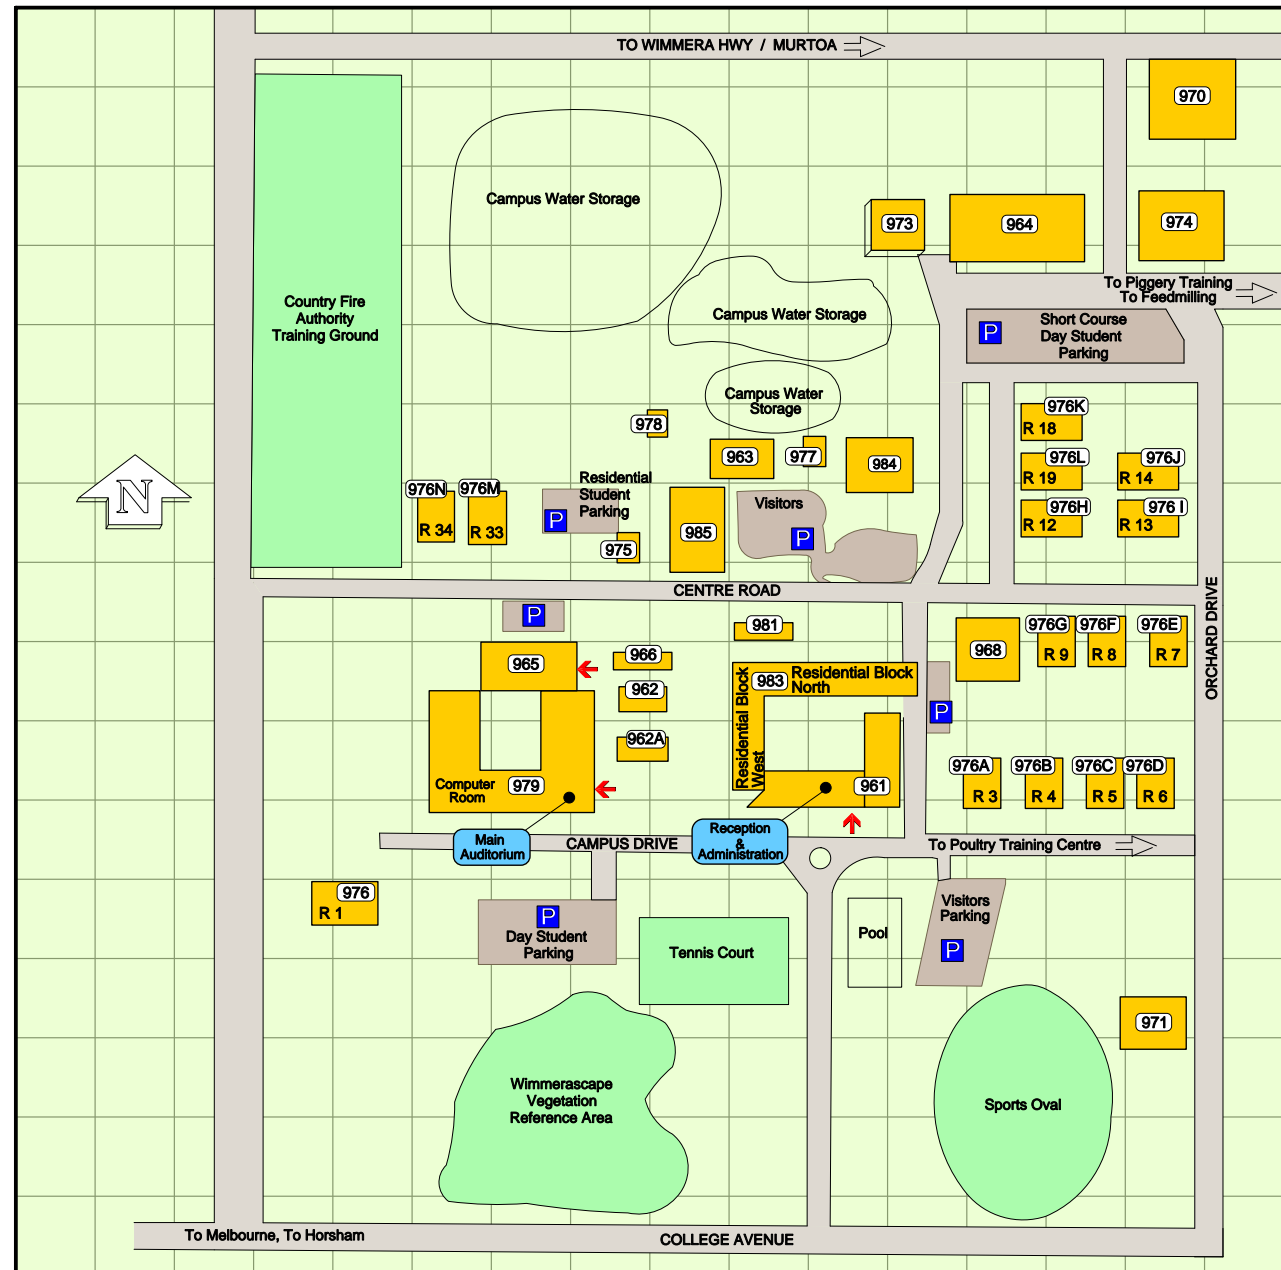

Building Name	No
Administration	961
Agribusiness Centre	979
Agricultural Engineering	964
Agronomy Centre	971
Biology Laboratory	962
CFA Training Ground	-
Common Room	963
Computer Room	979
Conference Centre	984
Dining Room (Ground Floor - West)	983
Farm Office	973
Fire Station	977
Garden Store	975
Glasshouse	966
Hall	961
Kitchen Store	981
Library	965
LSA / Gymnasium & Squash Courts	985
Main Auditorium	979
Motel	968
Parking - Conference Parking	-
Parking - Day Students	-
Parking - Day Students, Short Course	-
Parking - Motel	-
Parking - Residential Students	-
Parking - Visitor Parking	-
Petrol Station	978
Pool	-
Residential Block- North	983
Residential Block - West	983
Residence No.1	976
Residence No.s 3 - 6	-
Residence No.s 7 - 9	-
Residence No.s 12 - 14, 18 & 19	-
Residence No's 33 & 34	-
Shearing Shed	970
Soils Laboratory	962A
Sports Oval	-
Tennis Courts	-
Wimmerascape Vegetation Area	-
Wool Training Centre	974

➔ Main Entry to Buildings

LONGERENONG COLLEGE

THE UNIVERSITY OF MELBOURNE

Institute of Land and Food Resources

RMB 300 Horsham Road
Horsham, Victoria 3401

Tel: (03) 5362 2222
Fax: (03) 5362 2213