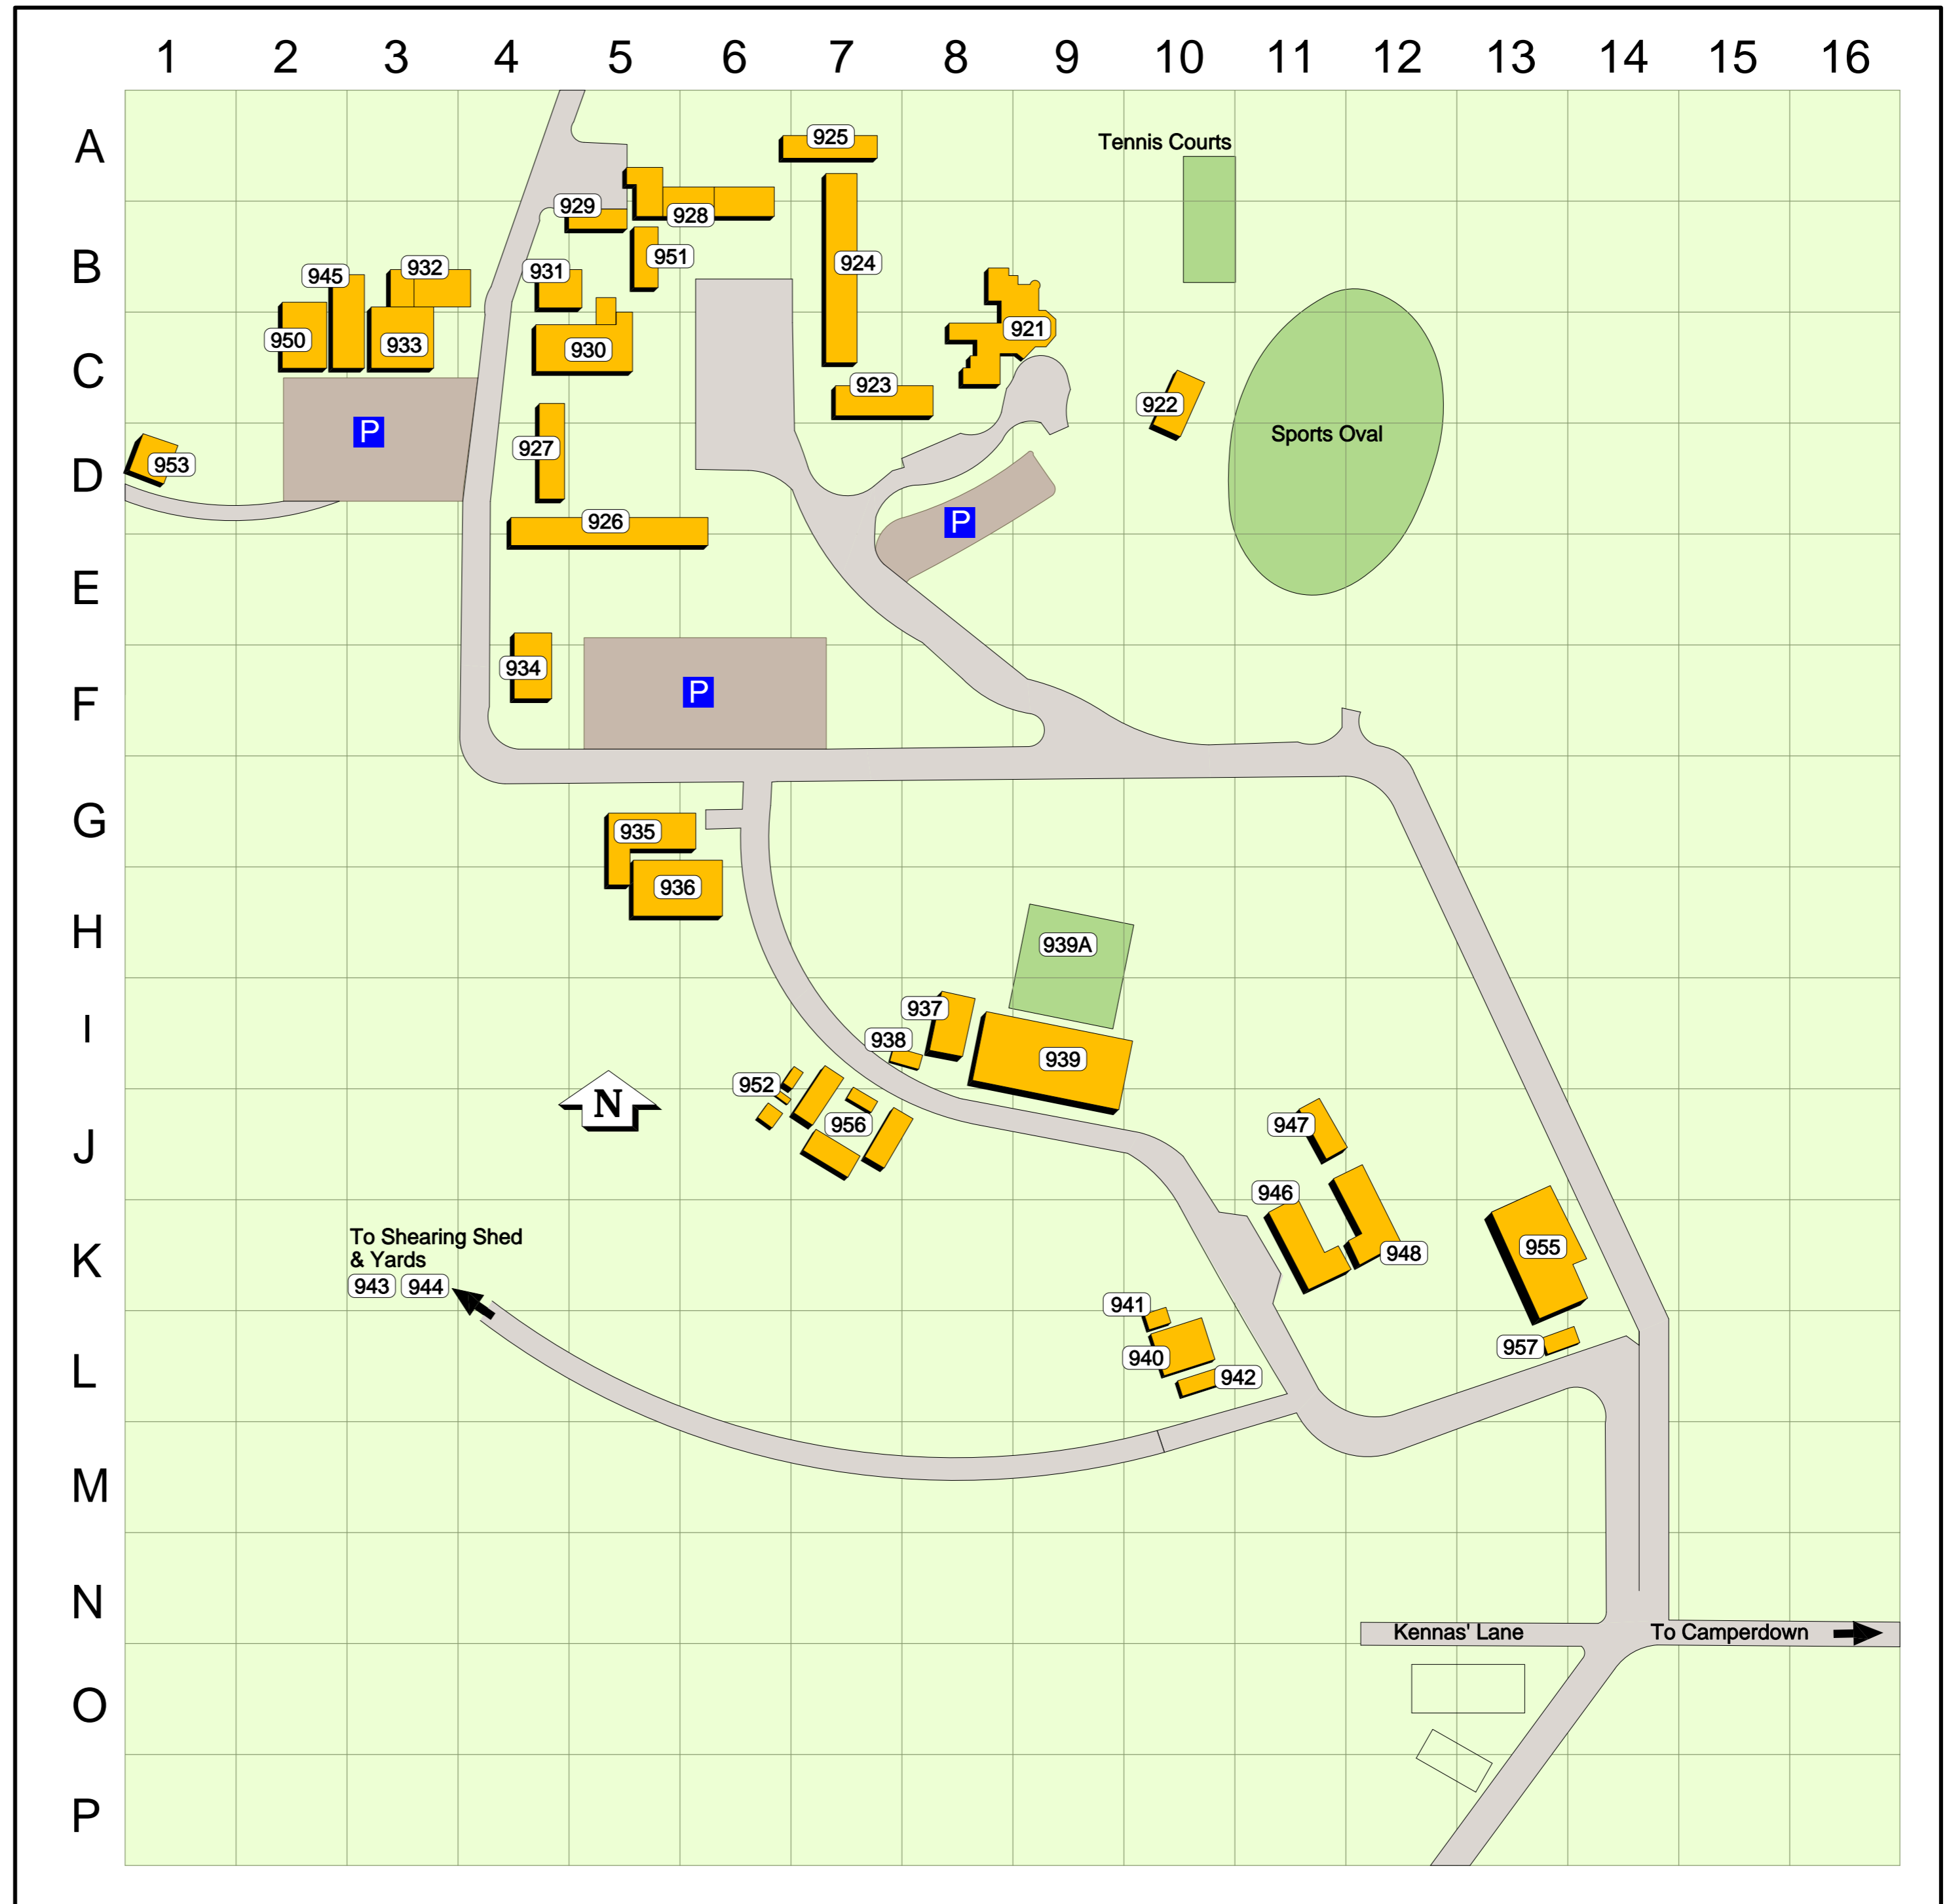

Building Name	No	Grid
Accommodation A	924	B7
Accommodation B	925	A7
Accommodation C	926	D5
Accommodation D	927	D4
Cattle AI Centre	937	I 8
Computer Lab 1 / Workroom	932	B3
Computer Lab 2	945	C3
Dairy Laboratory	942	L10
Dairy Research Shed	941	L10
Dining & Recreation	928	A6
Engineering Block	936	H6
Equine	938	I 7
Equine AI Centre	955	K13
Equine Classrooms	957	L13
Equine Lecture rooms	948	K11
Farriers Workshop	955	K13
Glen. Administration/Offi	921	C9
Gymnasium/Squash crt	931	B4
Horticulture	952	J6
Indoor Equestrian Ce	939	I 9
Maintenance Block	956	J7
Mullebar Koori Ctr	953	D1
Multimedia Flexible Learning	924	B7
Multipurpose Hall	930	C5
Outdoor Equestrian	939A	H9
Research Centre	940	L10
Resources Centre	923	C7
Shearing Shed	943	-
Sports Pavillion	922	B7
Stable feed shed	947	J11
Stables	946	K11
Student Counciler & Lounge	929	B5
Swimming Pool	934	F4
Teired Lecture theatre	950	C2
Toilets	951	B5
Wool Centre	935	G5
Work rooms	933	C3
Yards	944	-

Contact Numbers	
Switchboard	5557 8200
Outside Line (Emergencies)	Dial 0 First
Ambulance	000
Fire	000
Police	000
Police (Local)	5592 1058
Poisons Information Centre	0005 15678
Maintenance	0425 818 674
Security	8344 6666

GLENORMISTON CAMPUS
Institute of Land and Food Resources

THE UNIVERSITY OF
MELBOURNE

Noorat Road
Glenormiston South
PMB 6200
Terang, VIC 3264

Tel: (03) 5557 8200
Fax: (03) 5557 8268

NOTE: PLAN NOT TO SCALE